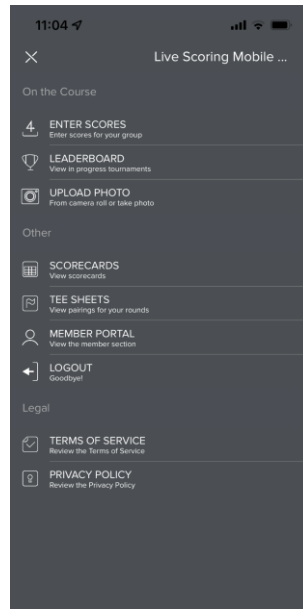

1. Score Entry:

You will then be directed to the score entry page for your pairing group.

2. Leaderboards:

The leaderboard can also be accessed from the score entry page.

11:04 📶 🔋

[Scorecards](#) **Leaderboard**

As scores are being entered, you can view the live leaderboard for all the tournaments set up within a round.

Using the Mobile App with Email/Password:

If signing in with an email/password instead, you are brought to the app home page where you will have various options to choose from: Enter Scores, Leaderboard, Upload Photo, Scorecards, Tee Sheets, and Member Portal.

1. Enter Scores:

This is where you will go to enter hole-by-hole scores.

Enter each team or player's score, then click "Save Scores." You will then be directed to the next hole. You can also clear scores for a hole and undo any changes that you've made. If a player or team does not finish a hole, click "X" or click "X" + the most likely score if they did finish (e.g., X7 will count as 7 strokes for score posting purpose).