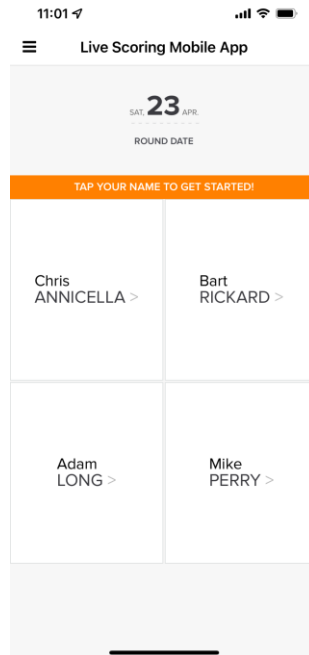

Spectators and other non-players can also sign into the mobile app with an Event/League GGID to view the leaderboard but not enter scores.

When opening the app, sign in with your email/password or GGID.

Verizon 9:01 PM

TM

SIGN IN USING

GGID or Email & Password

GGID

SIGN IN

Using the Mobile App with GGID:

If signing in using the GGID, click on your name to confirm who you are.

1. Score Entry:

You will then be directed to the score entry page for your pairing group.

2. Leaderboards:

The leaderboard can also be accessed from the score entry page.

11:04 📶 🔋

[Scorecards](#) **Leaderboard**

As scores are being entered, you can view the live leaderboard for all the tournaments set up within a round.

Using the Mobile App with Email/Password:

If signing in with an email/password instead, you are brought to the app home page where you will have various options to choose from: Enter Scores, Leaderboard, Upload Photo, Scorecards, Tee Sheets, and Member Portal.