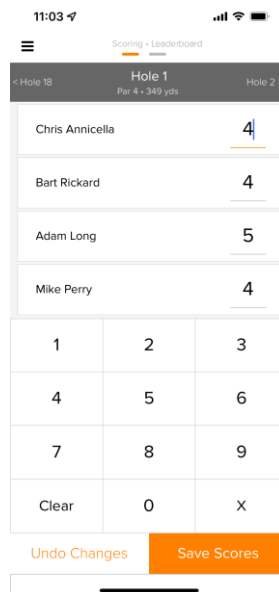

1. Score Entry:

You will then be directed to the score entry page for your pairing group.

2. Leaderboards:

The leaderboard can also be accessed from the score entry page.

11:04 📶 🔋

[Scorecards](#) **Leaderboard**

As scores are being entered, you can view the live leaderboard for all the tournaments set up within a round.

Using the Mobile App with Email/Password:

If signing in with an email/password instead, you are brought to the app home page where you will have various options to choose from: Enter Scores, Leaderboard, Upload Photo, Scorecards, Tee Sheets, and Member Portal.

1. Enter Scores:

This is where you will go to enter hole-by-hole scores.

Enter each team or player's score, then click "Save Scores." You will then be directed to the next hole. You can also clear scores for a hole and undo any changes that you've made. If a player or team does not finish a hole, click "X" or click "X" + the most likely score if they did finish (e.g., X7 will count as 7 strokes for score posting purpose).

As scores are being entered, you can view the live leaderboard for all the tournaments set up within that round.

3. Upload Photos:

You can instantly upload photos from the mobile app to a photo gallery, which is then displayed on the event or league portal.