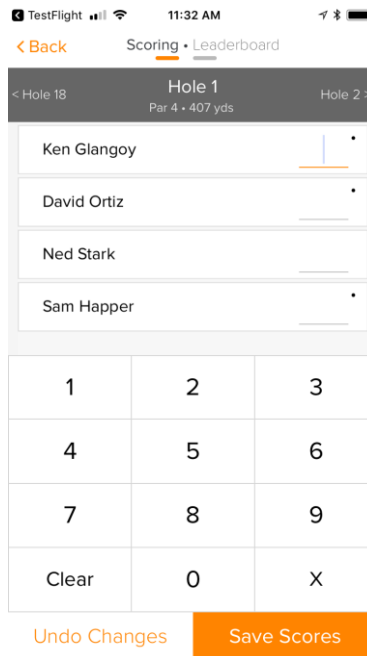

Spectators and other non-players can also sign into the mobile app with an Event/League GGID to view the leaderboard but not enter scores.

When opening the app, sign in with your email/password or GGID.

Verizon 9:01 PM

TM

SIGN IN USING

GGID or Email & Password

GGID

SIGN IN

Using the Mobile App with GGID:

If signing in using the GGID, click on your name to confirm who you are.

1. Score Entry:

You will then be directed to the score entry page for your pairing group.

2. Leaderboards:

The leaderboard can also be accessed from the score entry page.

11:04 📶 🔋

[Scorecards](#) **Leaderboard**

As scores are being entered, you can view the live leaderboard for all the tournaments set up within a round.

Using the Mobile App with Email/Password:

If signing in with an email/password instead, you are brought to the app home page where you will have various options to choose from: Enter Scores, Leaderboard, Upload Photo, Scorecards, Tee Sheets, and Member Portal.